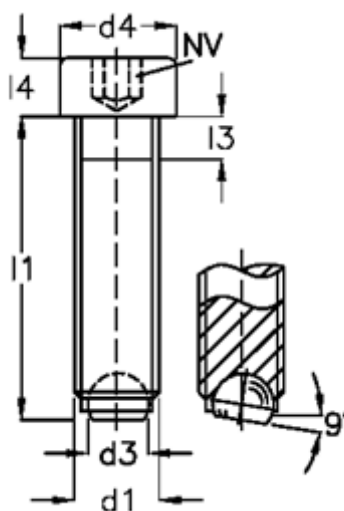

Data Sheet

Article number: 2092762411A
Description: E+G Screws with ball
GN 606-M6-30-BN

Measures

d1	= M6
d2	= 4.0
d3	= 3.2
d4	= 10
Internal hexagon	= 5.0
l1	= 30
l3	= 3.0
l4	= 6